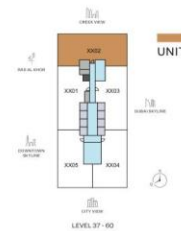

List of unit numbers with this unit plan:
VIEWS
210 degree views (Ras Al Khair, Creek, Dubai Skyline, Downtown Skyline)
3702, 3802, 3902, 4002, 4102, 4202, 4302, 4402, 4502, 4602, 4702, 4802, 4902, 5002, 5102, 5202, 5302, 5402, 5502, 5602, 5702, 5802, 5902, 6002