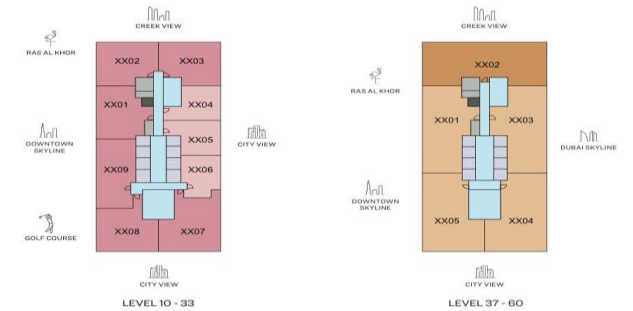

2 BR

view :Golf course , wildlife , downtown
creek harbour
size : 1184 sqft

1 BED UNIT   3 BED UNIT   CIRCULATION   LIFTS
2 BED UNIT   4 BED UNIT   SERVICES   GARBAGE ROOM